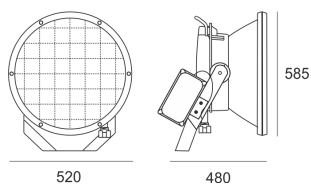

RAY 1000/170 ALU

- IP: 66
- Color temperature:
- Luminous flux: lm

Name	Code	Colour	Voltage supply	Luminaire wattage	Light source type	Handle
RAY 1000/170 ALU	4034694	aluminum	230V	1000W	HIT-DE	K12s-36