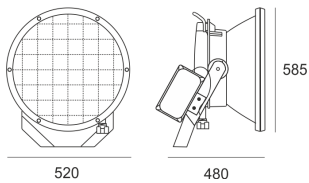

RAY 1000/170 ALU

- IP: 66
- Color temperature:
- Luminous flux: lm

Name	Code	Colour	Voltage supply	Luminaire wattage	Light source type	Handle
RAY 1000/170 ALU	4034694	aluminum	230V	1000W	HIT-DE	K12s-36