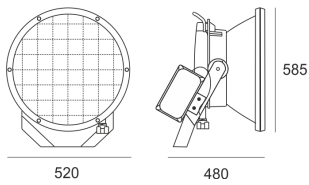

RAY 1000/250 ALU

- IP: 66
- Color temperature:
- Luminous flux: lm

Name	Code	Colour	Voltage supply	Luminaire wattage	Light source type	Handle
RAY_1000/250o_ALU	4032794	aluminum	230V	1000W	HIT-DE	K12s-36