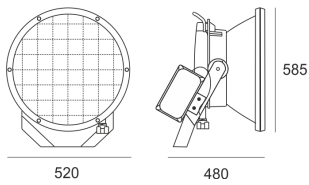

RAY 1000/250 ALU

- IP: 66
- Color temperature:
- Luminous flux: lm

Name	Code	Colour	Voltage supply	Luminaire wattage	Light source type	Handle
RAY_1000/250_ALU	4032794	aluminum	230V	1000W	HIT-DE	K12s-36