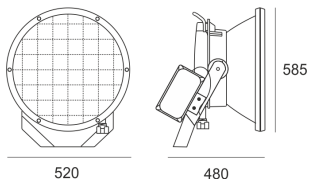

# RAY 1000/250 ALU

- IP: 66
- Color temperature:
- Luminous flux: lm

Name	Code	Colour	Voltage supply	Luminaire wattage	Light source type	Handle
<a href="#">RAY_1000/250_ALU</a>	4032794	aluminum	230V	1000W	HIT-DE	K12s-36