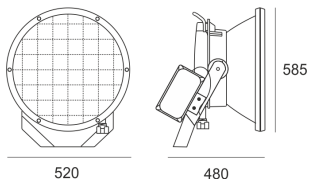

RAY 1000/320 ALU

- IP: 66
- Color temperature:
- Luminous flux: lm

Name	Code	Colour	Voltage supply	Luminaire wattage	Light source type	Handle
RAY_1000/320 ALU	4032894	aluminum	230V	1000W	HIT-DE	K12s-36