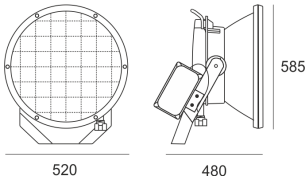

# RAY 1000/320 ALU

- IP: 66
- Color temperature:
- Luminous flux: lm

Name	Code	Colour	Voltage supply	Luminaire wattage	Light source type	Handle
<a href="#">RAY_1000/320 ALU</a>	4032894	aluminum	230V	1000W	HIT-DE	K12s-36