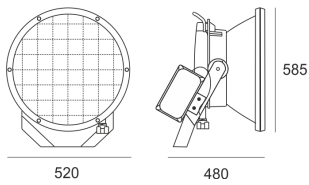

RAY 1000/340 ALU

- IP: 66
- Color temperature:
- Luminous flux: lm

Name	Code	Colour	Voltage supply	Luminaire wattage	Light source type	Handle
RAY 1000/340 ALU	4002594	aluminum	230V	1000W	HIT-DE	K12s-36