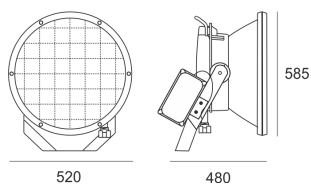

RAY 1000/340 ALU

- IP: 66
- Color temperature:
- Luminous flux: lm

Name	Code	Colour	Voltage supply	Luminaire wattage	Light source type	Handle
RAY_1000/340 ALU	4002594	aluminum	230V	1000W	HIT-DE	K12s-36