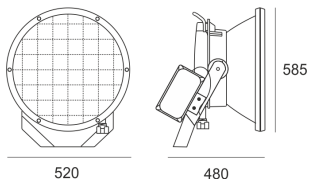

RAY 1000/340 ALU

- IP: 66
- Color temperature:
- Luminous flux: lm

Name	Code	Colour	Voltage supply	Luminaire wattage	Light source type	Handle
RAY_1000/340 ALU	4002594	aluminum	230V	1000W	HIT-DE	K12s-36