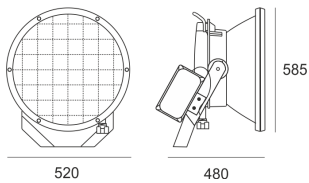

# RAY 1000/400 ALU

- IP: 66
- Color temperature:
- Luminous flux: lm

Name	Code	Colour	Voltage supply	Luminaire wattage	Light source type	Handle
<a href="#">RAY_1000/400 ALU</a>	4032994	aluminum	230V	1000W	HIT-DE	K12s-36