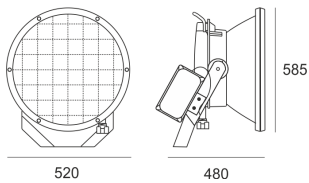

RAY 1000/400 ALU

- IP: 66
- Color temperature:
- Luminous flux: lm

Name	Code	Colour	Voltage supply	Luminaire wattage	Light source type	Handle
RAY_1000/400 ALU	4032994	aluminum	230V	1000W	HIT-DE	K12s-36