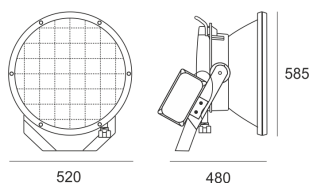

RAY 1000/600 ALU

- IP: 66
- Color temperature:
- Luminous flux: lm

Name	Code	Colour	Voltage supply	Luminaire wattage	Light source type	Handle
RAY 1000/600 ALU	4003894	aluminum	230V	1000W	HIT-DE	K12s-36