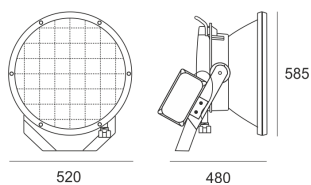

# RAY 1000/600 ALU

- IP: 66
- Color temperature:
- Luminous flux: lm

Name	Code	Colour	Voltage supply	Luminaire wattage	Light source type	Handle
<a href="#">RAY 1000/600 ALU</a>	4003894	aluminum	230V	1000W	HIT-DE	K12s-36