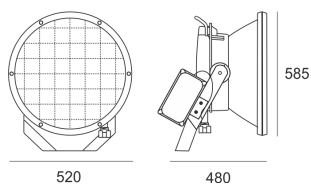

RAY 1000/70 ALU

- IP: 66
- Color temperature:
- Luminous flux: lm

Name	Code	Colour	Voltage supply	Luminaire wattage	Light source type	Handle
RAY 1000/70 ALU	4002394	aluminum	230V	1000W	HIT-DE	K12s-36