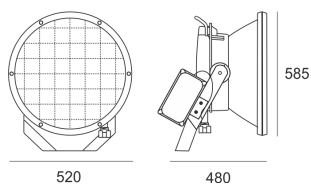

RAY 1000 HU/150 ALU

- IP: 66
- Color temperature:
- Luminous flux: lm

Name	Code	Colour	Voltage supply	Luminaire wattage	Light source type	Handle
RAY 1000 HU/150 ALU	4019794	aluminum	230V	1000W	HIT-DE	K12s-36