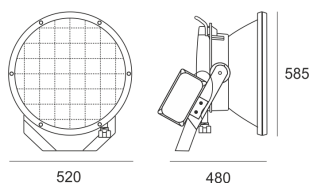

RAY 1000 HU/340 ALU

- IP: 66
- Color temperature:
- Luminous flux: lm

Name	Code	Colour	Voltage supply	Luminaire wattage	Light source type	Handle
RAY 1000 HU/340 ALU	4019894	aluminum	230V	1000W	HIT-DE	K12s-36