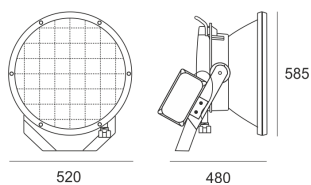

RAY 1000 HU/380 ALU

- IP: 66
- Color temperature:
- Luminous flux: lm

Name	Code	Colour	Voltage supply	Luminaire wattage	Light source type	Handle
RAY 1000 HU/380 ALU	4033294	aluminum	230V	1000W	HIT-DE	K12s-36