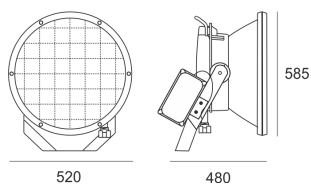

RAY 1000 HU/600 ALU

- IP: 66
- Color temperature:
- Luminous flux: lm

Name	Code	Colour	Voltage supply	Luminaire wattage	Light source type	Handle
RAY 1000 HU/600 ALU	4019994	aluminum	230V	1000W	HIT-DE	K12s-36