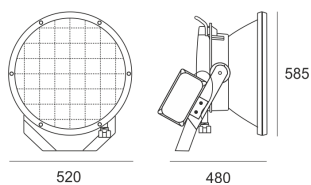

RAY 1000 HU/70 ALU

- IP: 66
- Color temperature:
- Luminous flux: lm

Name	Code	Colour	Voltage supply	Luminaire wattage	Light source type	Handle
RAY 1000 HU/70 ALU	4019694	aluminum	230V	1000W	HIT-DE	K12s-36