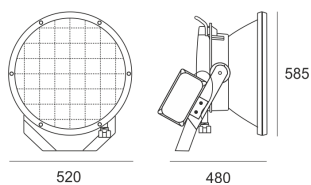

# RAY 2000/250 ALU

- IP: 66
- Color temperature:
- Luminous flux: lm

Name	Code	Colour	Voltage supply	Luminaire wattage	Light source type	Handle
<a href="#">RAY 2000/250 ALU</a>	4033494	aluminum	400V	2000W	HIT-DE	K12s-36