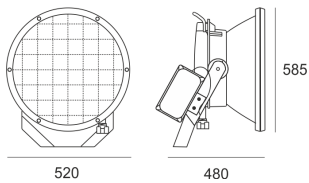

# RAY 2000/320 ALU

- IP: 66
- Color temperature:
- Luminous flux: lm

Name	Code	Colour	Voltage supply	Luminaire wattage	Light source type	Handle
<a href="#">RAY 2000/320 ALU</a>	4033594	aluminum	400V	2000W	HIT-DE	K12s-36