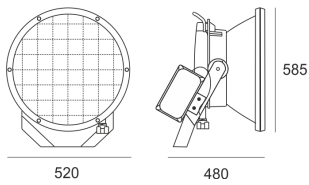

# RAY 2000/340 ALU

- IP: 66
- Color temperature:
- Luminous flux: lm

Name	Code	Colour	Voltage supply	Luminaire wattage	Light source type	Handle
<a href="#">RAY 2000/340 ALU</a>	4003194	aluminum	400V	2000W	HIT-DE	K12s-36