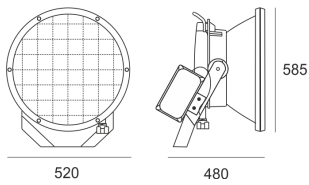

RAY 2000/340 ALU

- IP: 66
- Color temperature:
- Luminous flux: lm

Name	Code	Colour	Voltage supply	Luminaire wattage	Light source type	Handle
RAY 2000/340 ALU	4003194	aluminum	400V	2000W	HIT-DE	K12s-36