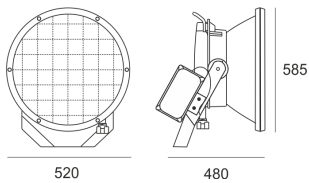

# RAY 2000/600 ALU

- IP: 66
- Color temperature:
- Luminous flux: lm

Name	Code	Colour	Voltage supply	Luminaire wattage	Light source type	Handle
<a href="#">RAY 2000/600 ALU</a>	4004094	aluminum	400V	2000W	HIT-DE	K12s-36