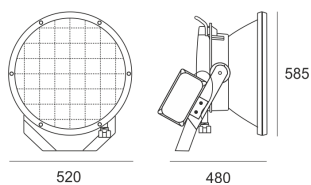

# RAY 2000/70 ALU

- IP: 66
- Color temperature:
- Luminous flux: lm

Name	Code	Colour	Voltage supply	Luminaire wattage	Light source type	Handle
<a href="#">RAY 2000/70 ALU</a>	4002994	aluminum	400V	2000W	HIT-DE	K12s-36