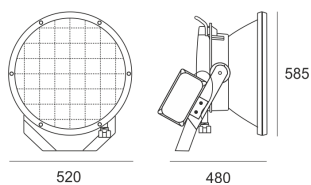

RAY 2000 HU/250 ALU

- IP: 66
- Color temperature:
- Luminous flux: lm

Name	Code	Colour	Voltage supply	Luminaire wattage	Light source type	Handle
RAY 2000 HU/250 ALU	4033794	aluminum	400V	2000W	HIT-DE	K12s-36