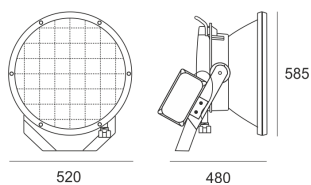

RAY 2000 HU/320 ALU

- IP: 66
- Color temperature:
- Luminous flux: lm

Name	Code	Colour	Voltage supply	Luminaire wattage	Light source type	Handle
RAY 2000 HU/320 ALU	4033894	aluminum	400V	2000W	HIT-DE	K12s-36