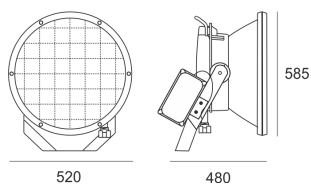

RAY 2000 HU/340 ALU

- IP: 66
- Color temperature:
- Luminous flux: lm

Name	Code	Colour	Voltage supply	Luminaire wattage	Light source type	Handle
RAY 2000 HU/340 ALU	4002894	aluminum	400V	2000W	HIT-DE	K12s-36