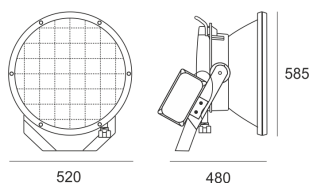

RAY 2000 HU/380 ALU

- IP: 66
- Color temperature:
- Luminous flux: lm

Name	Code	Colour	Voltage supply	Luminaire wattage	Light source type	Handle
RAY 2000 HU/380 ALU	4033994	aluminum	400V	2000W	HIT-DE	K12s-36