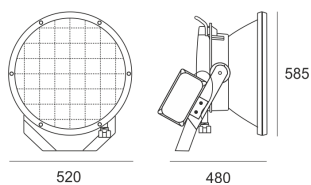

RAY 2000 HU/600 ALU

- IP: 66
- Color temperature:
- Luminous flux: lm

Name	Code	Colour	Voltage supply	Luminaire wattage	Light source type	Handle
RAY 2000 HU/600 ALU	4011994	aluminum	400V	2000W	HIT-DE	K12s-36