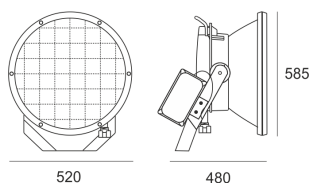

RAY 2000 HU/70 ALU

- IP: 66
- Color temperature:
- Luminous flux: lm

Name	Code	Colour	Voltage supply	Luminaire wattage	Light source type	Handle
RAY 2000 HU/70 ALU	4002694	aluminum	400V	2000W	HIT-DE	K12s-36