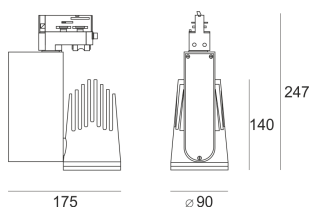

RIVAGO LED 3.0/15/3.0K BIAŁY

- IP: 20
- Color temperature: 2700-3500
- Luminous flux: 2471 lm

Name	Code	Colour	Voltage supply	Luminaire wattage	Light source type	Luminous flux	
RIVAGO LED 3.0/15/3.0K BIAŁY		white	230V	26	LED	2471 lm	3000K