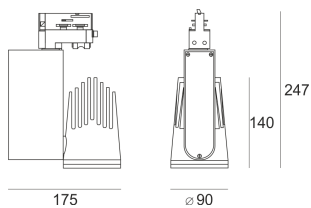

RIVAGO LED 3.0/15/3.0K BIAŁY

- IP: 20
- Color temperature: 2700-3500
- Luminous flux: 2471 lm

Name	Code	Colour	Voltage supply	Luminaire wattage	Light source type	Luminous flux	
RIVAGO LED 3.0/15/3.0K BIAŁY		white	230V	26	LED	2471 lm	3000K