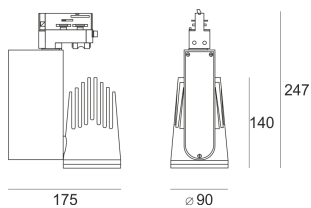

RIVAGO LED 3.0/24/3.0K BIAŁY

- IP: 20
- Color temperature: 2700-3500
- Luminous flux: 2473 lm

| Name | Code | Colour | Voltage supply | Luminaire wattage | Light source type | Luminous flux | |
|--|------|--------|----------------|-------------------|-------------------|---------------|-------|
| RIVAGO LED 3.0/24/3.0K BIAŁY | | white | 230V | 26 | LED | 2473 lm | 3000K |