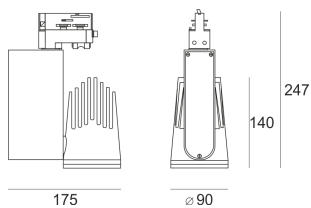

RIVAGO LED 3.0/24/3.0K BIAŁY

- IP: 20
- Color temperature: 2700-3500
- Luminous flux: 2473 lm

Name	Code	Colour	Voltage supply	Luminaire wattage	Light source type	Luminous flux	
RIVAGO LED 3.0/24/3.0K BIAŁY		white	230V	26	LED	2473 lm	3000K