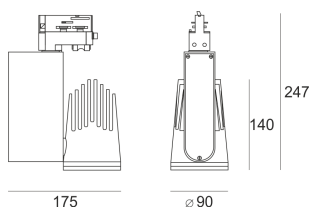

# RIVAGO LED 3.0/24/4.0K BIAŁY

- IP: 20
- Color temperature: 3500-4000, Cool
- Luminous flux: 2515 lm

Name	Code	Colour	Voltage supply	Luminaire wattage	Light source type	Luminous flux	
<a href="#">RIVAGO LED 3.0/24/4.0K BIAŁY</a>		white	230V	25	LED	2515 lm	4000K