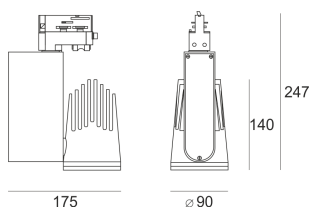

RIVAGO LED 3.0/24/4.0K BIAŁY

- IP: 20
- Color temperature: 3500-4000, Cool
- Luminous flux: 2515 lm

Name	Code	Colour	Voltage supply	Luminaire wattage	Light source type	Luminous flux	
RIVAGO LED 3.0/24/4.0K BIAŁY		white	230V	25	LED	2515 lm	4000K