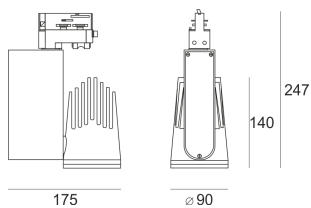

# RIVAGO LED 3.0/36/3.0K BIAŁY

- IP: 20
- Color temperature: 2700-3500
- Luminous flux: 2471 lm

Name	Code	Colour	Voltage supply	Luminaire wattage	Light source type	Luminous flux	
<a href="#">RIVAGO LED 3.0/36/3.0K BIAŁY</a>		white	230V	26	LED	2471 lm	3000K