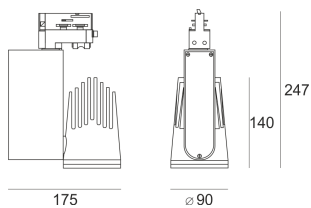

RIVAGO LED 3.0/36/3.0K BIAŁY

- IP: 20
- Color temperature: 2700-3500
- Luminous flux: 2471 lm

Name	Code	Colour	Voltage supply	Luminaire wattage	Light source type	Luminous flux	
RIVAGO LED 3.0/36/3.0K BIAŁY		white	230V	26	LED	2471 lm	3000K