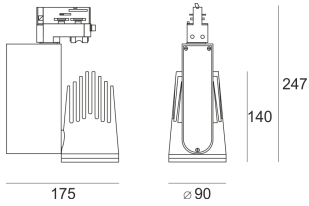

RIVAGO LED 3.0/36/3.0K BIAŁY

- IP: 20
- Color temperature: 2700-3500
- Luminous flux: 2471 lm

Name	Code	Colour	Voltage supply	Luminaire wattage	Light source type	Luminous flux	
RIVAGO LED 3.0/36/3.0K BIAŁY		white	230V	26	LED	2471 lm	3000K