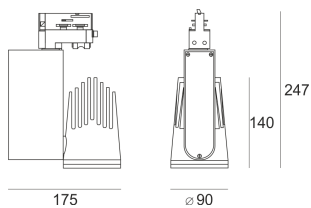

RIVAGO LED 3.0/36/4.0K BIAŁY

- IP: 20
- Color temperature: 3500-4000, Cool
- Luminous flux: 2423 lm

Name	Code	Colour	Voltage supply	Luminaire wattage	Light source type	Luminous flux	
RIVAGO LED 3.0/36/4.0K BIAŁY		white	230V	25	LED	2423 lm	4000K