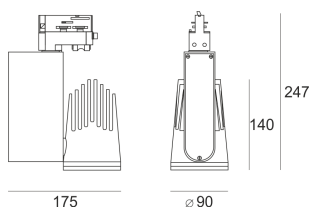

RIVAGO LED 3.0/36/4.0K BIAŁY

- IP: 20
- Color temperature: 3500-4000, Cool
- Luminous flux: 2423 lm

Name	Code	Colour	Voltage supply	Luminaire wattage	Light source type	Luminous flux	
RIVAGO LED 3.0/36/4.0K BIAŁY		white	230V	25	LED	2423 lm	4000K