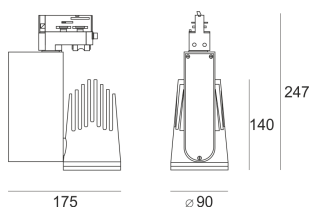

# RIVAGO LED 5.0/15/3.0K BIAŁY

- IP: 20
- Color temperature: 2700-3500
- Luminous flux: 3808 lm

Name	Code	Colour	Voltage supply	Luminaire wattage	Light source type	Luminous flux	
<a href="#">RIVAGO LED 5.0/15/3.0K BIAŁY</a>		white	230V	44,2	LED	3808 lm	3000K