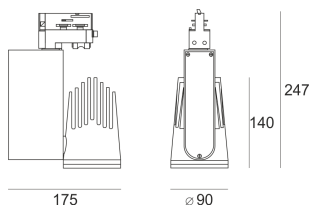

RIVAGO LED 5.0/15/3.0K BIAŁY

- IP: 20
- Color temperature: 2700-3500
- Luminous flux: 3808 lm

Name	Code	Colour	Voltage supply	Luminaire wattage	Light source type	Luminous flux	
RIVAGO LED 5.0/15/3.0K BIAŁY		white	230V	44,2	LED	3808 lm	3000K