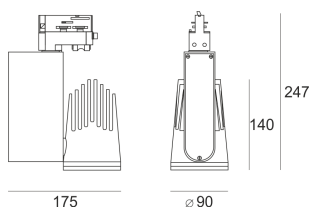

RIVAGO LED 5.0/15/3.0K GREEN BIAŁY

- IP: 20
- Color temperature: 2700-3500
- Luminous flux: 3475 lm

Name	Code	Colour	Voltage supply	Luminaire wattage	Light source type	Luminous flux	
RIVAGO LED 5.0/15/3.0K GREEN BIAŁY		white	230V	38	LED	3475 lm	3000K