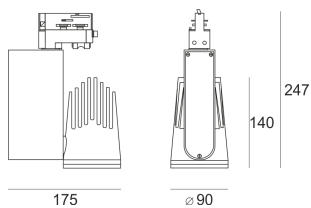

RIVAGO LED 5.0/15/3.0K GREEN BIAŁY

- IP: 20
- Color temperature: 2700-3500
- Luminous flux: 3475 lm

Name	Code	Colour	Voltage supply	Luminaire wattage	Light source type	Luminous flux	
RIVAGO LED 5.0/15/3.0K GREEN BIAŁY		white	230V	38	LED	3475 lm	3000K