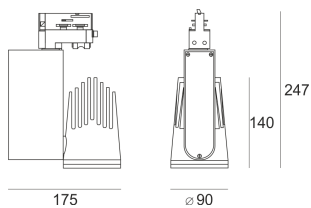

RIVAGO LED 5.0/15/4.0K BIAŁY

- IP: 20
- Color temperature: 3500-4000, Cool
- Luminous flux: 3918 lm

Name	Code	Colour	Voltage supply	Luminaire wattage	Light source type	Luminous flux	
RIVAGO LED 5.0/15/4.0K BIAŁY		white	230V	44,7	LED	3918 lm	4000K