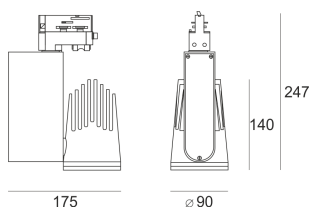

RIVAGO LED 5.0/15/4.0K BIAŁY

- IP: 20
- Color temperature: 3500-4000, Cool
- Luminous flux: 3918 lm

Name	Code	Colour	Voltage supply	Luminaire wattage	Light source type	Luminous flux	
RIVAGO LED 5.0/15/4.0K BIAŁY		white	230V	44,7	LED	3918 lm	4000K