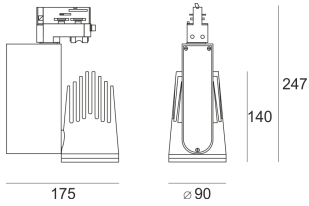

RIVAGO LED 5.0/15/4.0K BIAŁY

- IP: 20
- Color temperature: 3500-4000, Cool
- Luminous flux: 3918 lm

Name	Code	Colour	Voltage supply	Luminaire wattage	Light source type	Luminous flux	
RIVAGO LED 5.0/15/4.0K BIAŁY		white	230V	44,7	LED	3918 lm	4000K