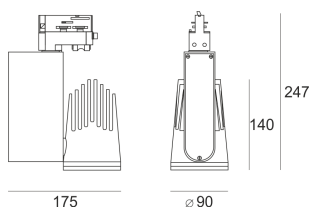

RIVAGO LED 5.0/15/4.0K GREEN BIAŁY

- IP: 20
- Color temperature: 3500-4000, Cool
- Luminous flux: 3520 lm

Name	Code	Colour	Voltage supply	Luminaire wattage	Light source type	Luminous flux	
RIVAGO LED 5.0/15/4.0K GREEN BIAŁY		white	230V	38,5	LED	3520 lm	4000K