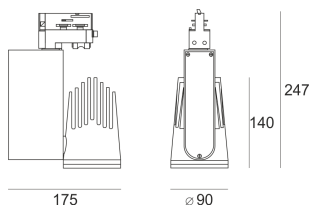

# RIVAGO LED 5.0/24/3.0K BIAŁY

- IP: 20
- Color temperature: 2700-3500
- Luminous flux: 3918 lm

Name	Code	Colour	Voltage supply	Luminaire wattage	Light source type	Luminous flux	
<a href="#">RIVAGO LED 5.0/24/3.0K BIAŁY</a>		white	230V	44,2	LED	3918 lm	3000K