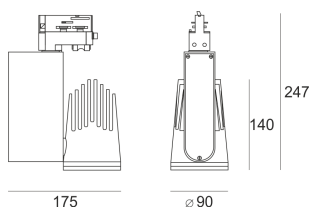

RIVAGO LED 5.0/24/3.0K BIAŁY

- IP: 20
- Color temperature: 2700-3500
- Luminous flux: 3918 lm

Name	Code	Colour	Voltage supply	Luminaire wattage	Light source type	Luminous flux	
RIVAGO LED 5.0/24/3.0K BIAŁY		white	230V	44,2	LED	3918 lm	3000K