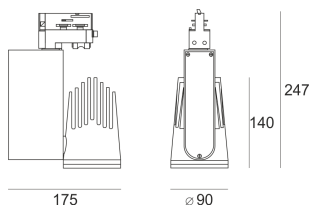

# RIVAGO LED 5.0/24/3.0K GREEN BIAŁY

- IP: 20
- Color temperature: 2700-3500
- Luminous flux: 3525 lm

Name	Code	Colour	Voltage supply	Luminaire wattage	Light source type	Luminous flux	
<a href="#">RIVAGO LED 5.0/24/3.0K GREEN BIAŁY</a>		white	230V	38	LED	3525 lm	3000K