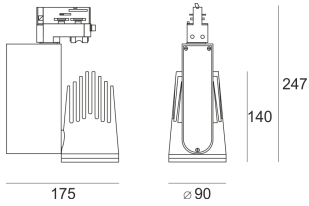

RIVAGO LED 5.0/24/3.0K GREEN BIAŁY

- IP: 20
- Color temperature: 2700-3500
- Luminous flux: 3525 lm

Name	Code	Colour	Voltage supply	Luminaire wattage	Light source type	Luminous flux	
RIVAGO LED 5.0/24/3.0K GREEN BIAŁY		white	230V	38	LED	3525 lm	3000K