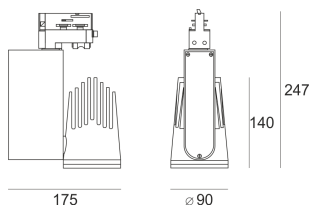

RIVAGO LED 5.0/24/3.0K GREEN BIAŁY

- IP: 20
- Color temperature: 2700-3500
- Luminous flux: 3525 lm

Name	Code	Colour	Voltage supply	Luminaire wattage	Light source type	Luminous flux	
RIVAGO LED 5.0/24/3.0K GREEN BIAŁY		white	230V	38	LED	3525 lm	3000K