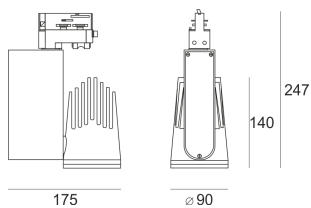

# RIVAGO LED 5.0/24/4.0K BIAŁY

- IP: 20
- Color temperature: 3500-4000, Cool
- Luminous flux: 4006 lm

Name	Code	Colour	Voltage supply	Luminaire wattage	Light source type	Luminous flux	
<a href="#">RIVAGO LED 5.0/24/4.0K BIAŁY</a>		white	230V	44,7	LED	4006 lm	4000K