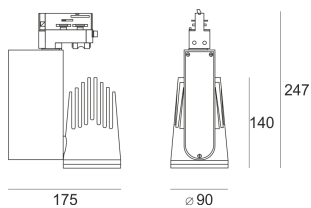

RIVAGO LED 5.0/24/4.0K BIAŁY

- IP: 20
- Color temperature: 3500-4000, Cool
- Luminous flux: 4006 lm

Name	Code	Colour	Voltage supply	Luminaire wattage	Light source type	Luminous flux	
RIVAGO LED 5.0/24/4.0K BIAŁY		white	230V	44,7	LED	4006 lm	4000K