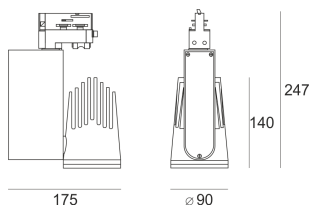

# RIVAGO LED 5.0/24/4.0K GREEN BIAŁY

- IP: 20
- Color temperature: 3500-4000, Cool
- Luminous flux: 3660 lm

Name	Code	Colour	Voltage supply	Luminaire wattage	Light source type	Luminous flux	
<a href="#">RIVAGO LED 5.0/24/4.0K GREEN BIAŁY</a>		white	230V	38,5	LED	3660 lm	4000K