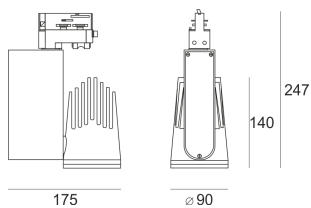

RIVAGO LED 5.0/24/4.0K GREEN BIAŁY

- IP: 20
- Color temperature: 3500-4000, Cool
- Luminous flux: 3660 lm

Name	Code	Colour	Voltage supply	Luminaire wattage	Light source type	Luminous flux	
RIVAGO LED 5.0/24/4.0K GREEN BIAŁY		white	230V	38,5	LED	3660 lm	4000K