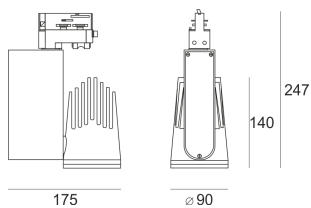

# RIVAGO LED 5.0/36/3.0K BIAŁY

- IP: 20
- Color temperature: 2700-3500
- Luminous flux: 3808 lm

| Name   | Code | Colour | Voltage supply | Luminaire wattage | Light source type | Luminous flux |       |
|--|------|--------|----------------|-------------------|-------------------|---------------|-------|
| <a href="#">RIVAGO LED 5.0/36/3.0K BIAŁY</a> |      | white  | 230V           | 44,2              | LED               | 3808 lm       | 3000K |