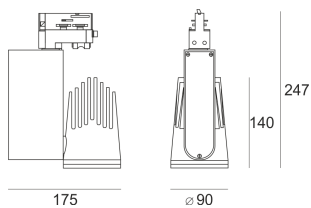

RIVAGO LED 5.0/36/3.0K BIAŁY

- IP: 20
- Color temperature: 2700-3500
- Luminous flux: 3808 lm

Name	Code	Colour	Voltage supply	Luminaire wattage	Light source type	Luminous flux	
RIVAGO LED 5.0/36/3.0K BIAŁY		white	230V	44,2	LED	3808 lm	3000K