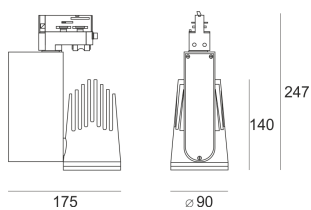

# RIVAGO LED 5.0/36/3.0K GREEN BIAŁY

- IP: 20
- Color temperature: 2700-3500
- Luminous flux: 3320 lm

Name	Code	Colour	Voltage supply	Luminaire wattage	Light source type	Luminous flux	
<a href="#">RIVAGO LED 5.0/36/3.0K GREEN BIAŁY</a>		white	230V	38	LED	3320 lm	3000K