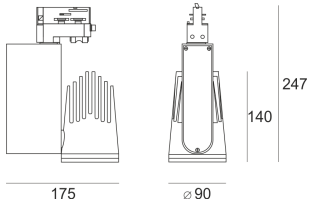

# RIVAGO LED 5.0/36/3.0K GREEN BIAŁY

- IP: 20
- Color temperature: 2700-3500
- Luminous flux: 3320 lm

Name	Code	Colour	Voltage supply	Luminaire wattage	Light source type	Luminous flux	
<a href="#">RIVAGO LED 5.0/36/3.0K GREEN BIAŁY</a>		white	230V	38	LED	3320 lm	3000K