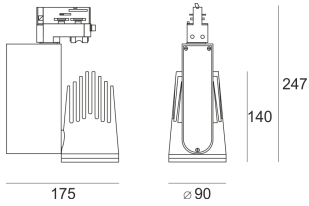

RIVAGO LED 5.0/36/3.0K GREEN BIAŁY

- IP: 20
- Color temperature: 2700-3500
- Luminous flux: 3320 lm

Name	Code	Colour	Voltage supply	Luminaire wattage	Light source type	Luminous flux	
RIVAGO LED 5.0/36/3.0K GREEN BIAŁY		white	230V	38	LED	3320 lm	3000K