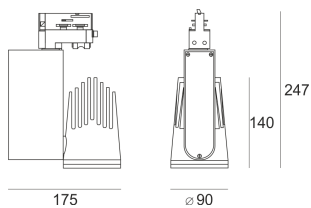

# RIVAGO LED 5.0/36/4.0K BIAŁY

- IP: 20
- Color temperature: 3500-4000, Cool
- Luminous flux: 3918 lm

Name	Code	Colour	Voltage supply	Luminaire wattage	Light source type	Luminous flux	
<a href="#">RIVAGO LED 5.0/36/4.0K BIAŁY</a>		white	230V	44,7	LED	3918 lm	4000K