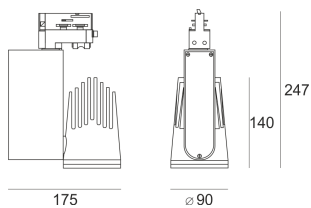

RIVAGO LED 5.0/36/4.0K BIAŁY

- IP: 20
- Color temperature: 3500-4000, Cool
- Luminous flux: 3918 lm

Name	Code	Colour	Voltage supply	Luminaire wattage	Light source type	Luminous flux	
RIVAGO LED 5.0/36/4.0K BIAŁY		white	230V	44,7	LED	3918 lm	4000K