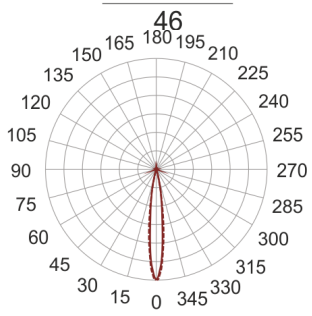

RONDI 23 AS

— C0-C180 C90-C270

- IP: 20
- Color temperature: 2700-3500
- Luminous flux: 77 lm

Name	Code	Colour	Voltage supply	Luminaire wattage	Light source type	Luminous flux	
RONDI.23.AS	1103685	AS	700mA	1x2,4W	LED	77 lm	3000K