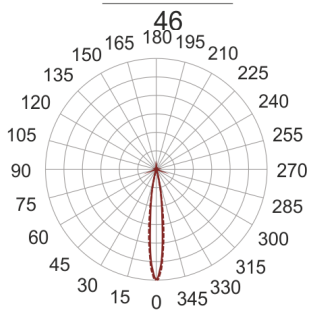

RONDI 23 AS

— C0-C180 - - - - - C90-C270

- IP: 20
- Color temperature: 2700-3500
- Luminous flux: 77 lm

Name	Code	Colour	Voltage supply	Luminaire wattage	Light source type	Luminous flux	
RONDI.23.AS	1103685	AS	700mA	1x2,4W	LED	77 lm	3000K