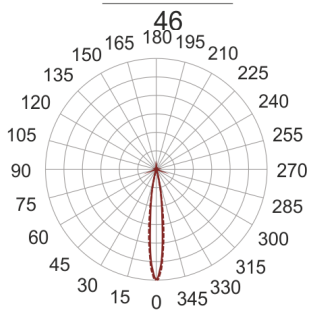

RONDI 23 AS

— C0-C180 C90-C270

- IP: 20
- Color temperature: 2700-3500
- Luminous flux: 77 lm

Name	Code	Colour	Voltage supply	Luminaire wattage	Light source type	Luminous flux	
RONDI.23.AS	1103685	AS	700mA	1x2,4W	LED	77 lm	3000K