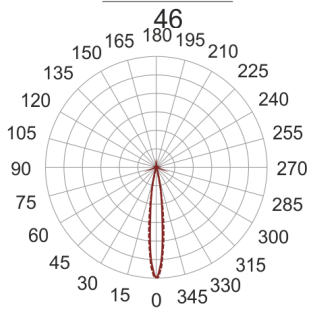

RONDI 23 AS

— C0-C180 - - - - - C90-C270

- IP: 20
- Color temperature: 2700-3500
- Luminous flux: 77 lm

Name	Code	Colour	Voltage supply	Luminaire wattage	Light source type	Luminous flux	
RONDI.23.AS	1103685	AS	700mA	1x2,4W	LED	77 lm	3000K