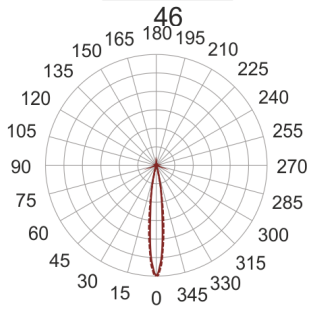

RONDI 23 BIAŁY

— C0-C180 - - - - C90-C270

- IP: 20
- Color temperature: 2700-3500
- Luminous flux: 77 lm

Name	Code	Colour	Voltage supply	Luminaire wattage	Light source type	Luminous flux	
RONDI 23 BIAŁY	1103681	white	700mA	1x2,4W	LED	77 lm	3000K