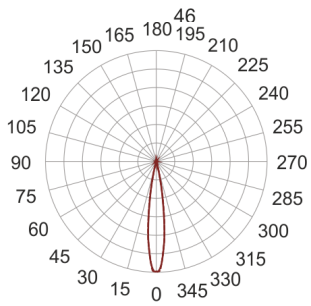

RONDI 33 AS

— C0-C180 - - - - C90-C270

- IP: 20

- Color temperature: 2700-3500
- Luminous flux: 77 lm

| Name | Code | Colour | Voltage supply | Luminaire wattage | Light source type | Luminous flux | |
|-----------------------------|---------|--------|----------------|-------------------|-------------------|---------------|-------|
| RONDI 33 AS | 1104685 | AS | 700mA | 1x2,4W | LED | 77 lm | 3000K |