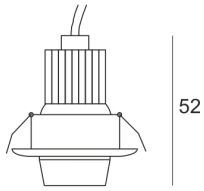

RONDI 33 AS

— C0-C180 - - - - C90-C270

- IP: 20

- Color temperature: 2700-3500
- Luminous flux: 77 lm

Name	Code	Colour	Voltage supply	Luminaire wattage	Light source type	Luminous flux	
RONDI 33 AS	1104685	AS	700mA	1x2,4W	LED	77 lm	3000K