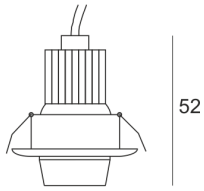

RONDI 33 AS

— C0-C180 - - - - C90-C270

- IP: 20

- Color temperature: 2700-3500
- Luminous flux: 77 lm

| Name | Code | Colour | Voltage supply | Luminaire wattage | Light source type | Luminous flux | |
|-----------------------------|---------|--------|----------------|-------------------|-------------------|---------------|-------|
| RONDI 33 AS | 1104685 | AS | 700mA | 1x2,4W | LED | 77 lm | 3000K |