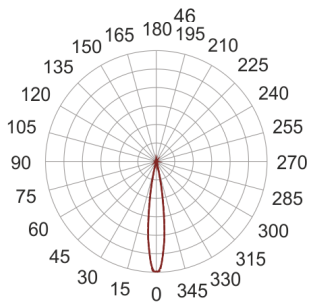

RONDI 33 AS

— C0-C180 - - - - C90-C270

- IP: 20

- Color temperature: 2700-3500
- Luminous flux: 77 lm

Name	Code	Colour	Voltage supply	Luminaire wattage	Light source type	Luminous flux	
RONDI 33 AS	1104685	AS	700mA	1x2,4W	LED	77 lm	3000K