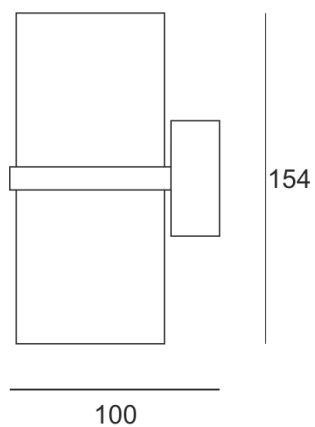

ROPGO G/D AS

- IP: 20
- Color temperature:
- Luminous flux: lm

Name	Code	Colour	Voltage supply	Luminaire wattage	Light source type	Handle
ROPGO_G/D-AS	2207195	AS	230V	max 2x35W	QPAR16	GU10