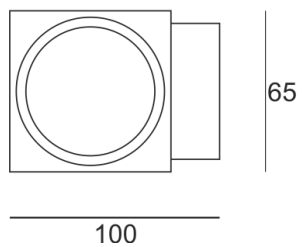

# ROPGO G/D AS

---

- IP: 20
- Color temperature:
- Luminous flux: lm

Name	Code	Colour	Voltage supply	Luminaire wattage	Light source type	Handle
<a href="#">ROPGO_G/D-AS</a>	2207195	AS	230V	max 2x35W	QPAR16	GU10