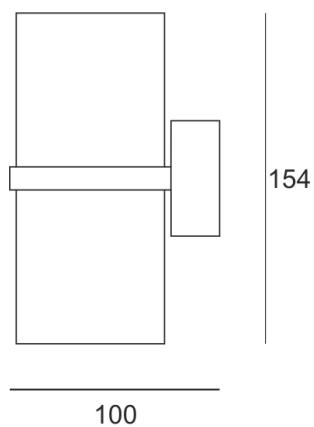

# ROPGO G/D AS

---

- IP: 20
- Color temperature:
- Luminous flux: lm

Name	Code	Colour	Voltage supply	Luminaire wattage	Light source type	Handle
<a href="#">ROPGO_G/D-AS</a>	2207195	AS	230V	max 2x35W	QPAR16	GU10