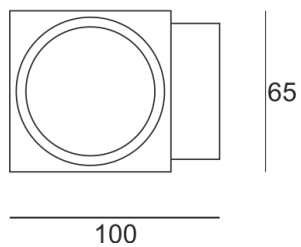

# ROPGO G/D AS

---

- IP: 20
- Color temperature:
- Luminous flux: lm

Name	Code	Colour	Voltage supply	Luminaire wattage	Light source type	Handle
<a href="#">ROPGO_G/D-AS</a>	2207195	AS	230V	max 2x35W	QPAR16	GU10