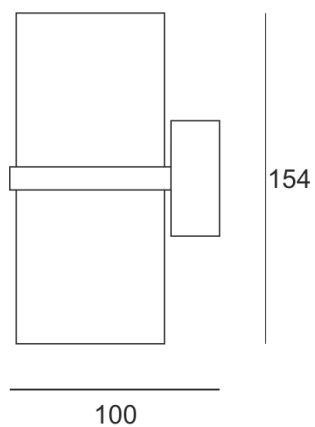

# ROPGO G/D AS

---

- IP: 20
- Color temperature:
- Luminous flux: lm

Name	Code	Colour	Voltage supply	Luminaire wattage	Light source type	Handle
<a href="#">ROPGO_G/D-AS</a>	2207195	AS	230V	max 2x35W	QPAR16	GU10