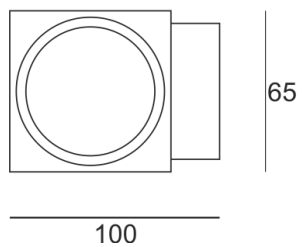

ROPGO G/D AS

- IP: 20
- Color temperature:
- Luminous flux: lm

Name	Code	Colour	Voltage supply	Luminaire wattage	Light source type	Handle
ROPGO_G/D-AS	2207195	AS	230V	max 2x35W	QPAR16	GU10