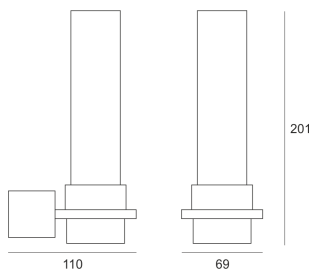

ROPGO K AS

- IP: 20
- Color temperature:
- Luminous flux: lm

Name	Code	Colour	Voltage supply	Luminaire wattage	Light source type	Handle
------	------	--------	----------------	-------------------	-------------------	--------