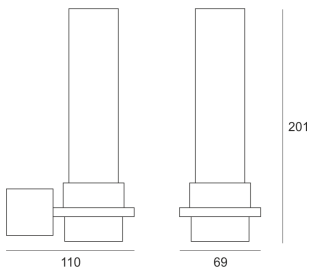

# ROPGO K AS

- IP: 20
- Color temperature:
- Luminous flux: lm

Name	Code	Colour	Voltage supply	Luminaire wattage	Light source type	Handle
------	------	--------	----------------	-------------------	-------------------	--------