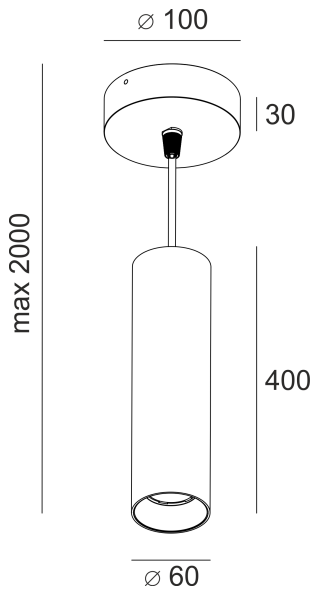

RUGO SLIM Z 400 BIAŁY

- IP: 20
- Color temperature: 2700-3500
- Luminous flux: 440 lm

Name	Code	Colour	Voltage supply	Luminaire wattage	Light source type	Luminous flux	
RUGO SLIM Z 400 BIAŁY		white	230V	4,6W	LED	440 lm	3000K