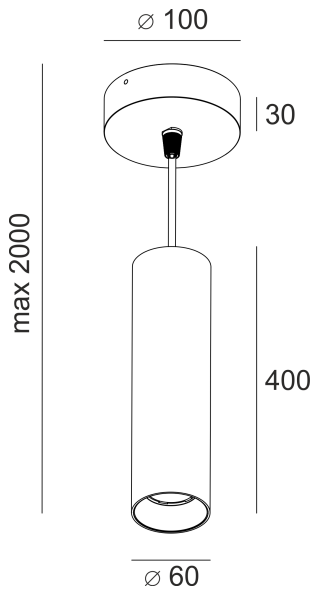

# RUGO SLIM Z 400 BIAŁY

---

- IP: 20
- Color temperature: 2700-3500
- Luminous flux: 440 lm

Name	Code	Colour	Voltage supply	Luminaire wattage	Light source type	Luminous flux	
<a href="#">RUGO SLIM Z 400 BIAŁY</a>		white	230V	4,6W	LED	440 lm	3000K