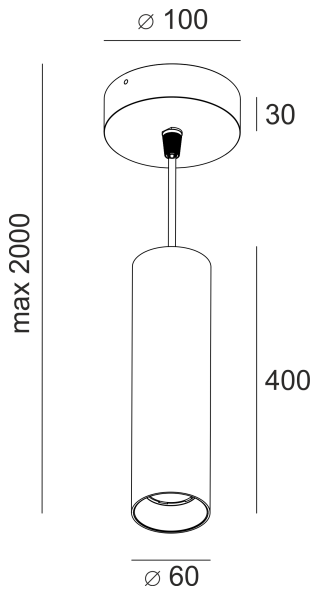

RUGO SLIM Z 400 CZARNY

- IP: 20
- Color temperature: 2700-3500
- Luminous flux: 440 lm

Name	Code	Colour	Voltage supply	Luminaire wattage	Light source type	Luminous flux	
RUGO_SLIM_Z_400_CZARNY		black	230V	4,6W	LED	440 lm	3000K