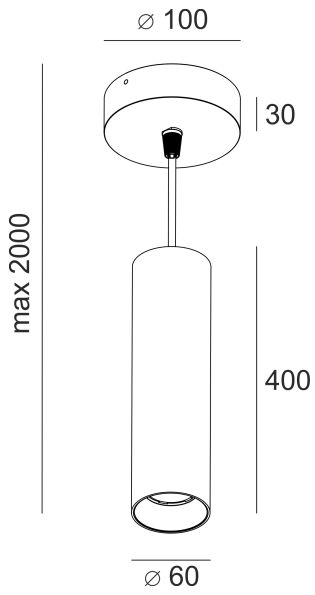

# RUGO SLIM Z 400 CZARNY

---

- IP: 20
- Color temperature: 2700-3500
- Luminous flux: 440 lm

| Name                                   | Code | Colour | Voltage supply | Luminaire wattage | Light source type | Luminous flux |       |
|--|------|--------|----------------|-------------------|-------------------|---------------|-------|
| <a href="#">RUGO SLIM Z 400 CZARNY</a> |      | black  | 230V           | 4,6W              | LED               | 440 lm        | 3000K |