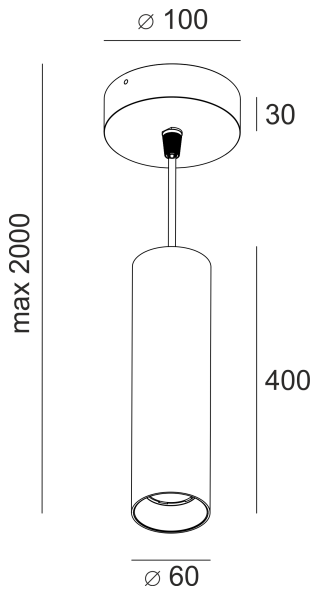

# RUGO SLIM Z 400 CZARNY

---

- IP: 20
- Color temperature: 2700-3500
- Luminous flux: 440 lm

Name	Code	Colour	Voltage supply	Luminaire wattage	Light source type	Luminous flux	
<a href="#">RUGO_SLIM_Z_400_CZARNY</a>		black	230V	4,6W	LED	440 lm	3000K