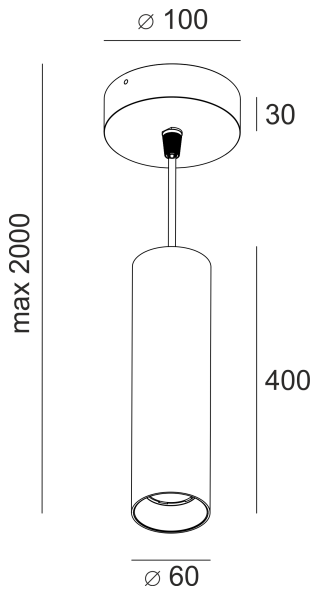

RUGO SLIM Z 400 SZARY

- IP: 20
- Color temperature: 2700-3500
- Luminous flux: 440 lm

Name	Code	Colour	Voltage supply	Luminaire wattage	Light source type	Luminous flux	
RUGO SLIM Z 400 SZARY		gray	230V	4,6W	LED	440 lm	3000K