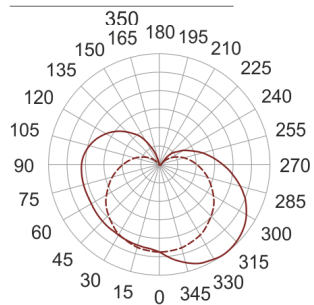

SINOPE LED 3.0K BIAŁY

— C0-C180 - - - - C90-C270

- IP: 40
- Color temperature: 2700-3500
- Luminous flux: 1370 lm

Name	Code	Colour	Voltage supply	Luminaire wattage	Light source type	Luminous flux	
SINOPE LED-3.0K BIAŁY	CS32L11	white	230V	25,2W	LED	1370 lm	3000K