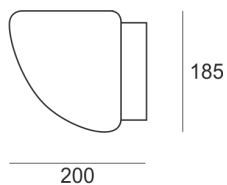

SINOPE LED 3.0K BIAŁY

— C0-C180 - - - - C90-C270

- IP: 40
- Color temperature: 2700-3500
- Luminous flux: 1370 lm

Name	Code	Colour	Voltage supply	Luminaire wattage	Light source type	Luminous flux	
SINOPE LED-3.0K BIAŁY	CS32L11	white	230V	25,2W	LED	1370 lm	3000K