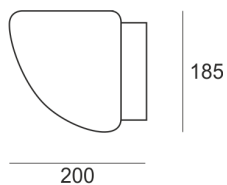

# SINOPE LED 3.0K BIAŁY

— C0-C180    - - - - C90-C270

- IP: 40
- Color temperature: 2700-3500
- Luminous flux: 1370 lm

Name	Code	Colour	Voltage supply	Luminaire wattage	Light source type	Luminous flux	
<a href="#">SINOPE LED-3.0K BIAŁY</a>	CS32L11	white	230V	25,2W	LED	1370 lm	3000K