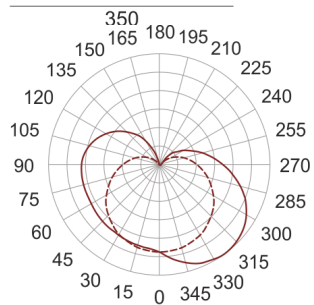

# SINOPE LED 3.0K BIAŁY

— C0-C180    - - - - C90-C270

- IP: 40
- Color temperature: 2700-3500
- Luminous flux: 1370 lm

Name	Code	Colour	Voltage supply	Luminaire wattage	Light source type	Luminous flux	
<a href="#">SINOPE LED-3.0K BIAŁY</a>	CS32L11	white	230V	25,2W	LED	1370 lm	3000K