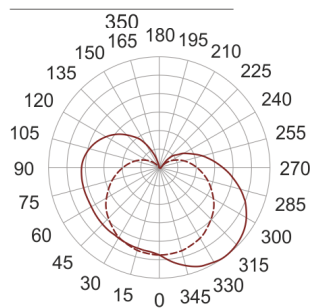

SINOPE LED 4.0K BIAŁY

— C0-C180 - - - - C90-C270

- IP: 40
- Color temperature: 3500-4000, Cool
- Luminous flux: 1490 lm

Name	Code	Colour	Voltage supply	Luminaire wattage	Light source type	Luminous flux	
SINOPE LED-4.0K BIAŁY	CS32L12	white	230V	25,2W	LED	1490 lm	4000K