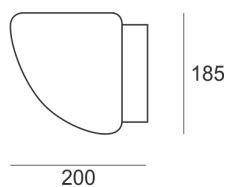

# SINOPE LED 4.0K BIAŁY

— C0-C180    - - - - C90-C270

- IP: 40
- Color temperature: 3500-4000, Cool
- Luminous flux: 1490 lm

Name	Code	Colour	Voltage supply	Luminaire wattage	Light source type	Luminous flux	
<a href="#">SINOPE LED-4.0K BIAŁY</a>	CS32L12	white	230V	25,2W	LED	1490 lm	4000K