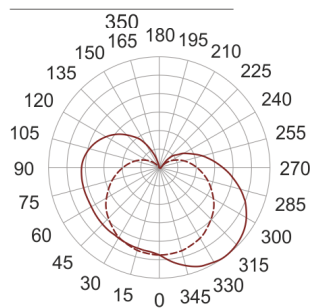

# SINOPE LED 4.0K BIAŁY

— C0-C180    - - - - C90-C270

- IP: 40
- Color temperature: 3500-4000, Cool
- Luminous flux: 1490 lm

Name	Code	Colour	Voltage supply	Luminaire wattage	Light source type	Luminous flux	
<a href="#">SINOPE LED-4.0K BIAŁY</a>	CS32L12	white	230V	25,2W	LED	1490 lm	4000K