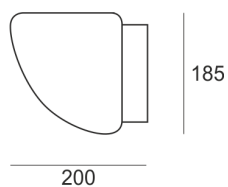

SINOPE LED 4.0K BIAŁY

— C0-C180 - - - - C90-C270

- IP: 40
- Color temperature: 3500-4000, Cool
- Luminous flux: 1490 lm

Name	Code	Colour	Voltage supply	Luminaire wattage	Light source type	Luminous flux	
SINOPE LED-4.0K BIAŁY	CS32L12	white	230V	25,2W	LED	1490 lm	4000K