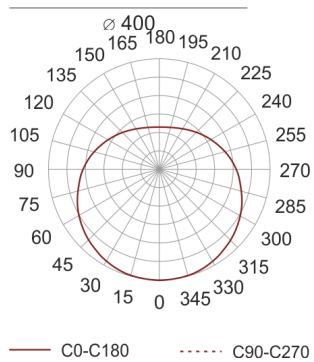

SIRIUS LED 400 BIAŁA

- IP: 20
- Color temperature: 2700-3500
- Luminous flux: 3150 lm

Name	Code	Colour	Voltage supply	Luminaire wattage	Light source type	Luminous flux	
SIRIUS_LED_400_BIAŁA	ZKP11400 PE	white	230V	23W	LED	3150 lm	 nowoczesne oświetlenie 3000K