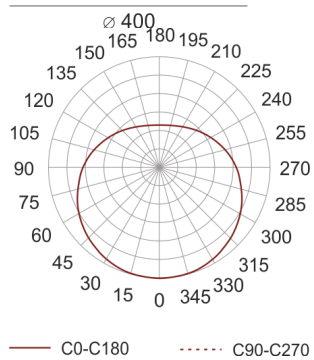

# SIRIUS LED 400 BIAŁA

- IP: 20
- Color temperature: 2700-3500
- Luminous flux: 3150 lm

Name	Code	Colour	Voltage supply	Luminaire wattage	Light source type	Luminous flux	
SIRIUS_LED_400_BIAŁA	ZKP11400 PE	white	230V	23W	LED	3150 lm	 nowoczesne oświetlenie 3000K