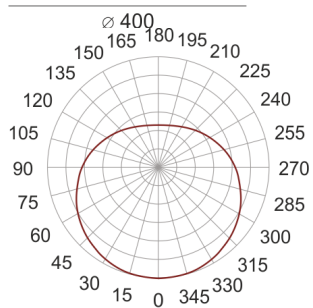

# SIRIUS LED 400 BIAŁA

— C0-C180    - - - - C90-C270

- IP: 20
- Color temperature: 2700-3500
- Luminous flux: 3150 lm

Name	Code	Colour	Voltage supply	Luminaire wattage	Light source type	Luminous flux	
SIRIUS_LED_400_BIAŁA	ZKP11400 PE	white	230V	23W	LED	3150 lm	 nowoczesne oświetlenie 3000K