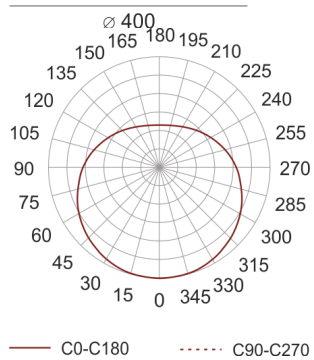

SIRIUS LED 400 BIAŁA

- IP: 20
- Color temperature: 2700-3500
- Luminous flux: 3150 lm

Name	Code	Colour	Voltage supply	Luminaire wattage	Light source type	Luminous flux	
SIRIUS_LED_400_BIAŁA	ZKP11400 PE	white	230V	23W	LED	3150 lm	 nowoczesne oświetlenie 3000K